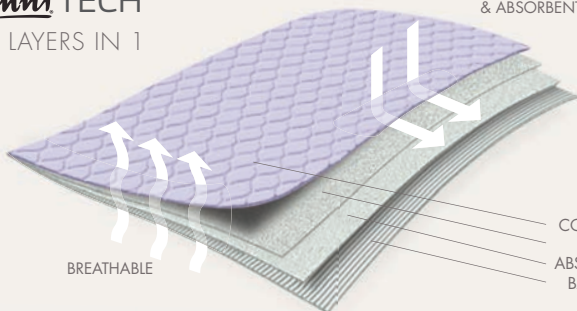

Conni

Absorbent & Waterproof Bed Pads

95 x 85cm
Suits all Bed sizes

100 x 100cm
Suits Single or King Single mattresses (Twin USA)

Product	Colours	Code	Barcode
Bed Pad	Mauve	CCD-085095-25-1	9346510000934
Bed Pad	Teal Blue	CCD-085095-25-1TB	9346510000941
Bed Pad	White	CCD-085095-25-1WH	9346510002495
Bed Pad with tuck-ins	Mauve	CCD-100100-25-1	9346510000958
Bed Pad with tuck-ins	Teal Blue	CCD-100100-25-1TB	9346510000965
Bed Pad with tuck-ins	White	CCD-100100-25-1WH	9346510002501

Product	Colours	Code	Barcode
Bed Pad	Kids Print	CKCD-085095-25-1	9346510000989
Bed Pad with tuck-ins	Kids Print	CKCD-100100-25-1	9346510000972

95 x 85cm
37" x 33"

100 x 100cm
39" x 39"
+60cm / 23" tuck-ins

ConniTECH
4 LAYERS IN 1

WATERPROOF
& ABSORBENT

BREATHABLE

COMFORT LAYER
FILTER LAYER
ABSORBENT LAYER
BARRIER LAYER

HYGROSCOPIC SYSTEM

Absorbent & waterproof protection

- Designed for incontinence, excessive perspiration, child toilet/potty training, bedwetting and nappy/diaper free time
- Keeps you dry and comfortable
- Eliminates complete bedding changes
- Machine washable and tumble dryer safe
- **Comfortable:**
 - Soft stay-dry top layer
 - Slim absorbent core holds up to 3 times its weight in overnight voids
 - Waterproof & breathable backing

- Can be re-used countless times
- Recyclable packaging

Directions for use:

- Simply place over the bottom sheet and lay directly on bed pad.
- Available with or without tuck-ins.

FABRIC CONTENT

FACE: 100% BRUSHED POLYESTER
SOAKER: 100% POLYESTER
LINING: 100% POLYURETHANE
BACKING: 100% POLYESTER