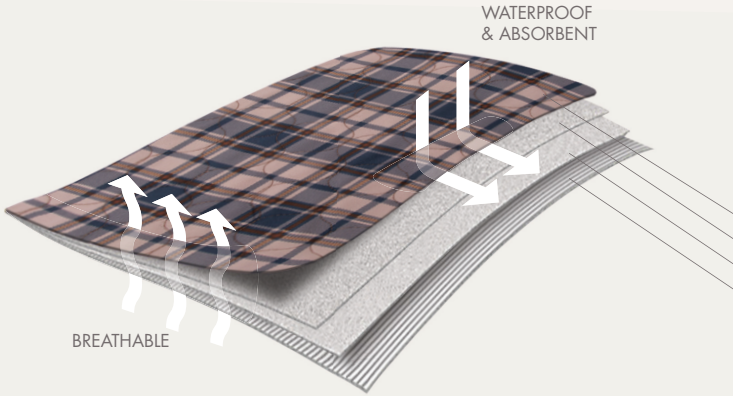

Conni

Absorbent & Waterproof Chair Pad

COMFORT LAYER
FILTER LAYER
ABSORBENT LAYER
BARRIER LAYER

HYGROSCOPIC SYSTEM

Conni TECH 4 LAYERS IN 1

FABRIC CONTENT

FACE: 100% BRUSHED POLYESTER
SOAKER: 100% POLYESTER
LINING: 100% POLYURETHANE
BACKING: 100% POLYESTER

CAPACITY: 600mls over 8 hours.

Conni Chair Pad

Absorbent & waterproof protection:

- For all seating including vehicles and wheelchairs
- Stay-dry top layer rapidly absorbs
- Waterproof breathable backing keeps seating protected and hygienic
- Machine washable and tumble dryer safe

Comfortable:

- Soft stay-dry top layer
- Slim absorbent core
- Waterproof and breathable backing

User friendly:

- Extremely light weight
- Quick and easy to launder
- Simple to use

Safe:

- FREE from harmful chemicals
- No PVC, latex or formaldehyde
- Oeko-Tex accredited

Environmentally sustainable:

- Can be re-used countless times
- Recyclable packaging

Directions for use:

Simply place on seat coloured side up and sit directly on pad

Product

Colours

Code

Barcode