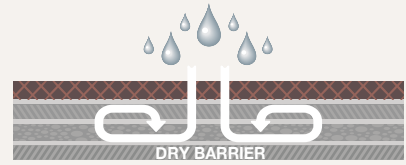

Conni

Absorbent & Waterproof Chair Pad

COMFORT LAYER
FILTER LAYER
ABSORBENT LAYER
BARRIER LAYER

HYGROSCOPIC SYSTEM

Conni TECH 4 LAYERS IN 1

FABRIC CONTENT

FACE: 100% BRUSHED POLYESTER
SOAKER: 100% POLYESTER
LINING: 100% POLYURETHANE
BACKING: 100% POLYESTER

CAPACITY: 600mls over 8 hours.

Conni Chair Pad

Absorbent & waterproof protection:

- For all seating including vehicles and wheelchairs
- Stay-dry top layer rapidly absorbs
- Waterproof breathable backing keeps seating protected and hygienic
- Machine washable and tumble dryer safe

Comfortable:

- Soft stay-dry top layer
- Slim absorbent core
- Waterproof and breathable backing

User friendly:

- Extremely light weight
- Quick and easy to launder
- Simple to use

Safe:

- FREE from harmful chemicals
- No PVC, latex or formaldehyde
- Oeko-Tex accredited