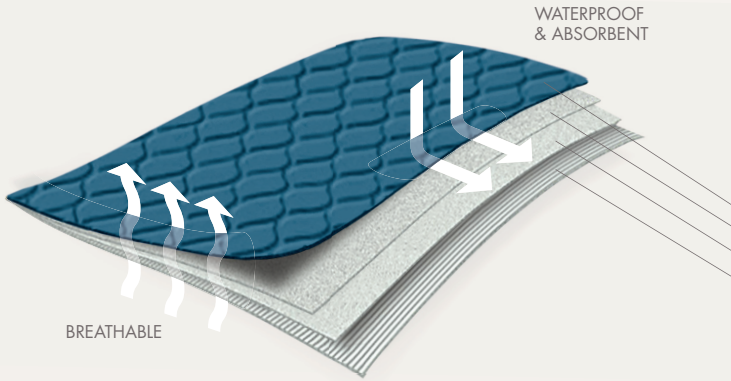

Environmentally sustainable:

- Can be re-used countless times
- Recyclable packaging

Directions for use:

Simply place on seat coloured side up and sit directly on pad

Product

Colours

Code

Barcode

Small Chair Pad

Tartan

CCD-048048-25-1P

9346510001023

Small Chair Pad

Teal Blue

CCD-048048-25-1TB

9346510001016

Conni

Absorbent & Waterproof Chair Pad

51 x 61cm
20" x 24"

Conni TECH 4 LAYERS IN 1

FABRIC CONTENT
FACE: 100% BRUSHED POLYESTER
SOAKER: 100% POLYESTER
LINING: 100% POLYURETHANE
BACKING: 100% POLYESTER

CAPACITY: 800mls over 8 hours.

Conni Chair Pad

- Absorbent & waterproof protection:**
 - For all seating including vehicles and wheelchairs
 - Stay-dry top layer rapidly absorbs
 - Waterproof breathable backing keeps seating protected and hygienic
 - Machine washable and tumble dryer safe
- Comfortable:**
 - Soft stay-dry top layer
 - Slim absorbent core
 - Waterproof and breathable backing
- User friendly:**
 - Extremely light weight
 - Quick and easy to launder
 - Simple to use
- Safe:**
 - FREE from harmful chemicals
 - No PVC, latex or formaldehyde
 - Oeko-Tex accredited
- Environmentally sustainable:**
 - Can be re-used countless times
 - Recyclable packaging
- Directions for use:**
 - Simply place on seat coloured side up and sit directly on pad